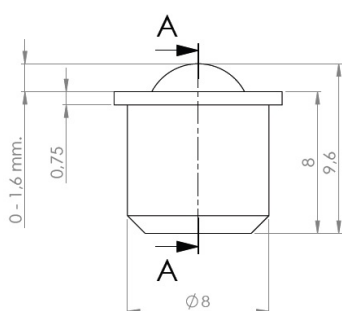

PRODUCT SHEET

Description:

Ball Catch, Brass, F/Hinge 11.300 & 11.561, Bore $\varnothing 8\text{mm} \times 8\text{mm}$

Item number:

15.06.077-0

Units	Box	Carton	HS Code	Barcode
Pcs.	500	2000	8302420090	 5704866054102